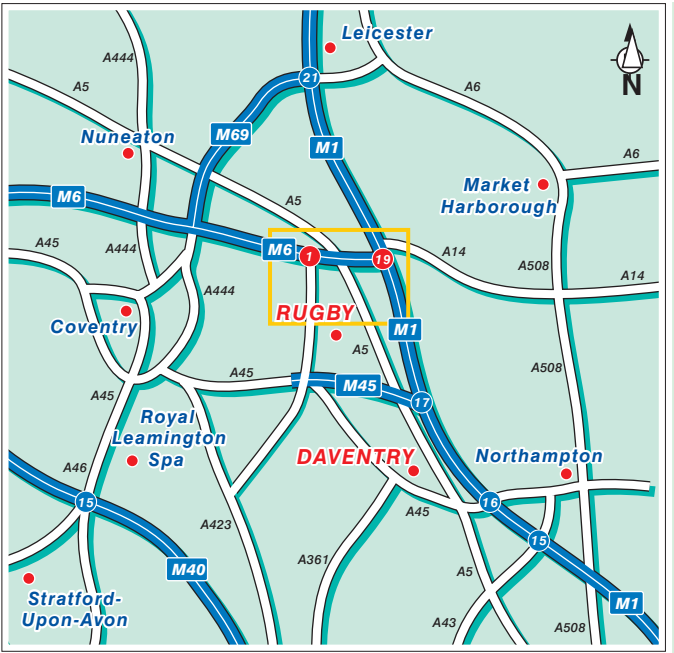

## Public Transport

### By Rail

Rugby Station is the closest mainline station and is approximately 10 minutes by taxi. For information on train times and operators call National Rail Enquiries on 08457 484950.

**Rugby A426**

- London (M1) Northampton
- Felixstowe (A14)
- Rugby Lutterworth A426

**The NORTH WEST Birmingham Coventry**

- London (M1) Kettering (A14)
- M6

**Rugby A426**

- Coventry (M6)
- Kettering (A14)

**M1 Junction 19**

- Fstowe Corby Kettering A14 M6
- The SOUTH London Northampton M1

**M6 Junction 1**

- Felixstowe Corby Kettering A14
- Birmingham Coventry (M6)

**M6(N) Daventry**

- The NORTH M1
- Swinford

**Rugby A426**

- Industrial Estates
- Central Park
- Hotel