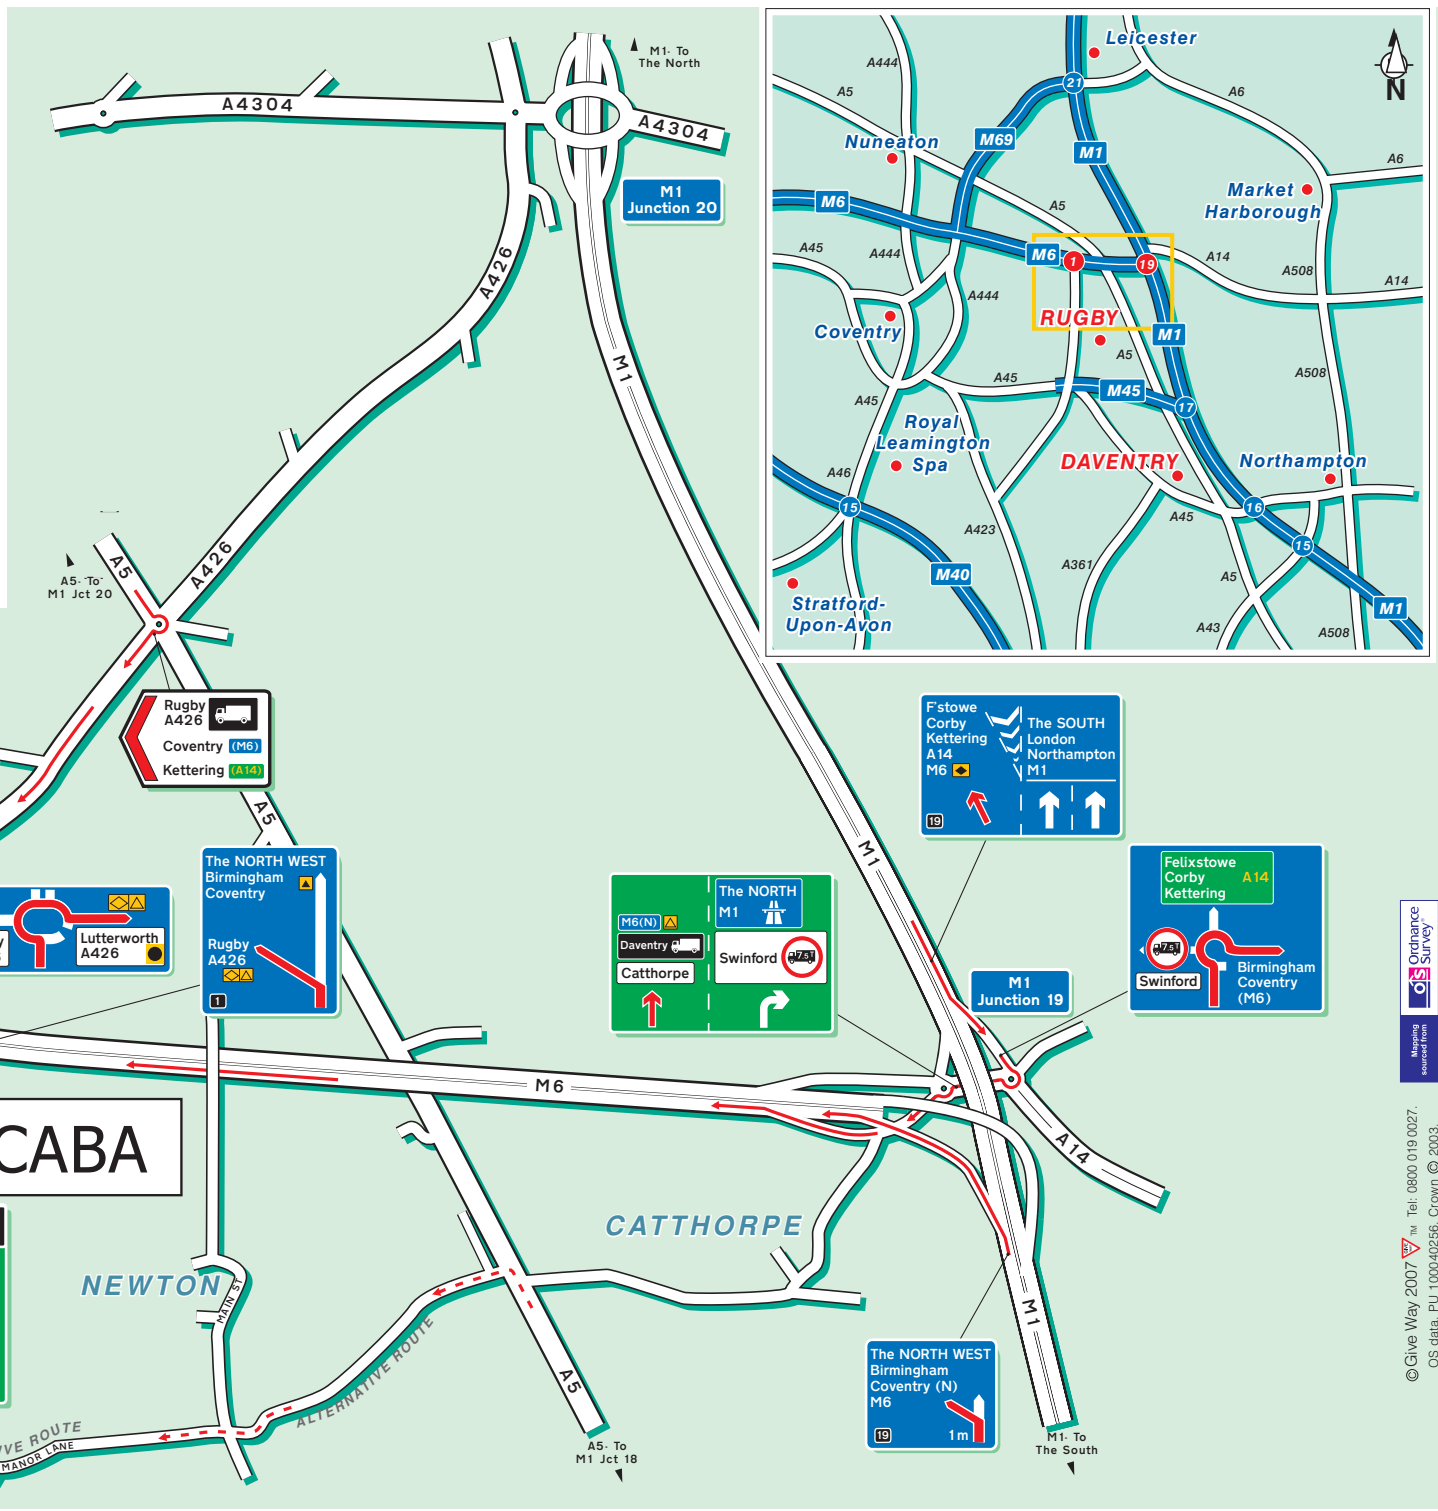

## Public Transport

### By Rail

Rugby Station is the closest mainline station and is approximately 10 minutes by taxi. For information on train times and operators call National Rail Enquiries on 08457 484950.

**Rugby A426**

- London (M1) Northampton
- Felixstowe (A14)
- Rugby Lutterworth A426

**The NORTH WEST Birmingham Coventry**

- London (M1) Kettering (A14)
- M6

**Rugby A426**

- Coventry (M6)
- Kettering (A14)

**M1 Junction 19**

- Fstowe Corby Kettering A14 M6
- The SOUTH London Northampton M1

**M6 Junction 1**

- Felixstowe Corby Kettering A14
- Birmingham Coventry (M6)

**M6(N) Daventry**

- The NORTH M1
- Swinford

**Rugby A426**

- Industrial Estates
- Central Park
- Hotel